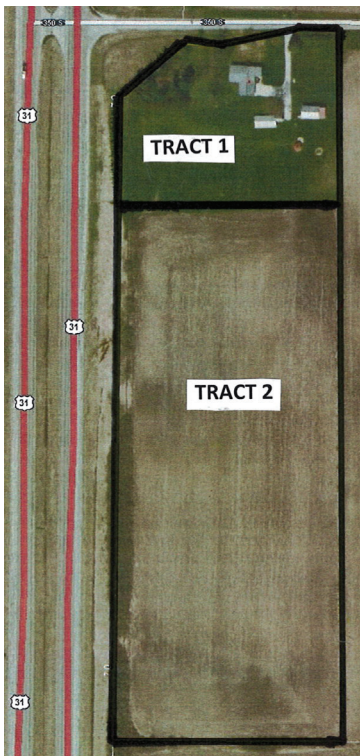

AUCTION

Thomas & Gayle Landis Estate - Country Property + Personal Property

Located 3.5 miles south of Rochester on St Rd 31 to CR 350 S at:

4061 E 350 S - Rochester, IN

Saturday, December 12 @ 11:30

TRACT #1: 3 Acres with 1380 sq ft ranch Home w/basement, 2 car attached garage, plus 2 out buildings

TRACT #2: 8.6 Acres of tillable land

TRACT #3: Combination of Tract 1 & 2

Inspect - Arrange Financing - Bid Your Price

Living Room 15 x 20	Dining Room 12 x 12	Kitchen 12 x 14
Bedroom 11 x 18	Bedroom 11 x 11	Baths - 1,5
Att. Garage 24 x 26	Outbuilding 20 x 36	Outbuilding 20 x 30